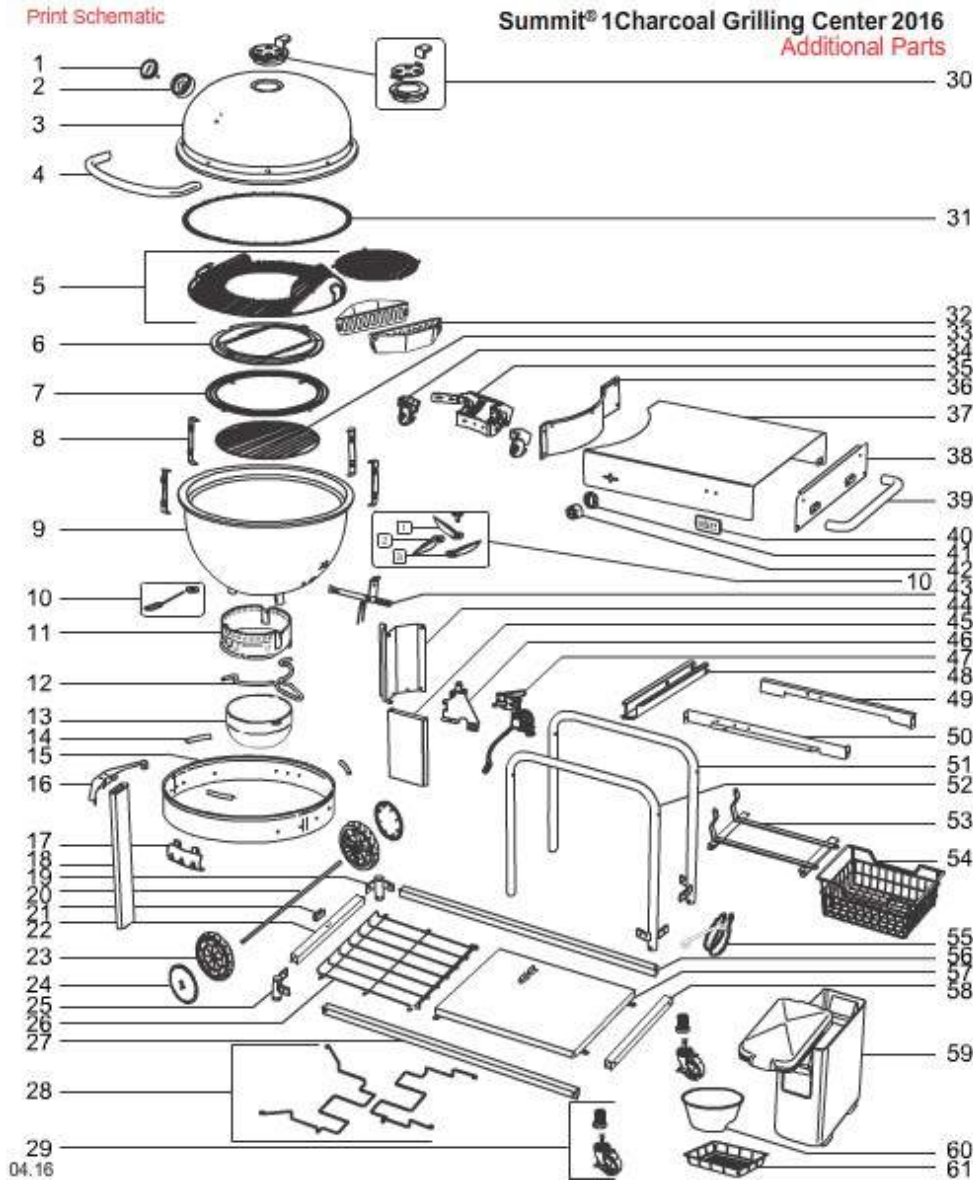

SCHEMATICS

CUSTOMER SERVICE
1-800-446-1071

Export (general) / Charcoal / Summit Charcoal

[VIEW ALL](#)

MODEL #: 18501004 DESCRIPTION: SUMMIT CHARCOAL GRILL CENTER BLK (2016) (EU)

SEQ	DESCRIPTION	PART#
A	Brochure, Gourmet Barbecue System	56232
A	Literature kit, Summit Charcoal Grill Center	44083
W	Hardware kit, Summit Charcoal Grill Center, '16	73133
W	Hardware, plug/wingnut/magnet	65887
W	Hardware kit, cart	65892

W	Hardware, hinge covers/lok	65821
1	Thermometer	65828
2	Bezel for thermometer, qty. 1	65827
3	Lid assembly, 24", black	65824
4	Handle for lid	65826
5	Grate insert for Gourmet Barbecue System	65812
5	Cooking grate GBS set, 24"	65865
6	Diffuser plate assembly	65814
7	Middle grate/diffuser support	65816
8	Grill straps, set of 4	65833
9	Bowl assembly, Summit Charcoal, '16	65832
10	One-Touch cleaning kit, 22"	90720
11	Ash catcher ring	65818
11	Ash catcher assembly, black	65819
12	Ash catcher assembly, black	65819
12	22.5" Ash catcher handle '15	65195
13	Ash catcher bowl	65196
13	Ash catcher assembly, black	65819
14	Spacer, silicone	65817
15	Mounting ring for bowl	65843
16	Ring support bracket	65844
17	Tool holder	65879
18	Vertical tube	65842
19	Wheel mount bracket, Summit Charcoal '16	65852
20	Axle for cart	65853
21	Lower vertical bracket	65866
22	LHS bottom frame connector	65848
23	Wheel w/cover, 8"	65854
24	Wheel inserts, 8", gray, qty 2	65881