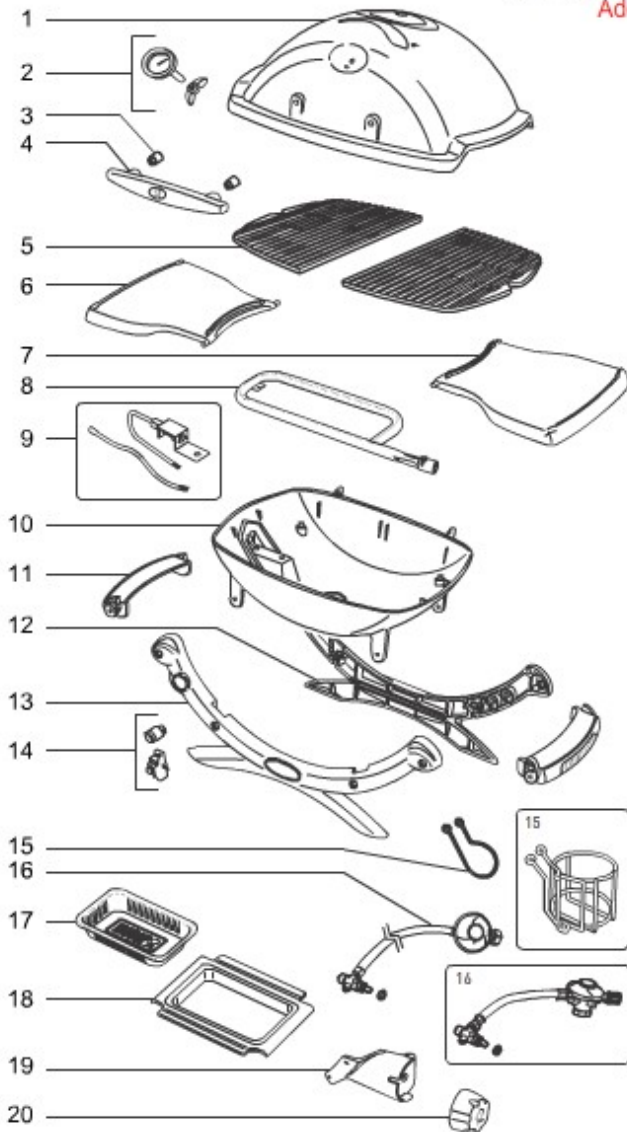

SCHEMATICS

CUSTOMER SERVICE
1-800-446-1071

Central Europe / Gas / Weber Q (2014-2016)

[VIEW ALL](#)

MODEL #: 51010075 DESCRIPTION: WEBER Q 1200 BLK (2014) (CENTRAL EUROPE)

[Print Schematic](#)

Weber Q® 1200 Euro LP
Additional Parts

08.13

SEQ	DESCRIPTION	PART#
A	Literature Kit, Q 1000/1200/2000/2200, C EU '14	57612
W	Hardware kit, Q 1000/1200, export '14	85371
W	Hardware, tank holder, Q series, export	66638
W	Hardware, cookbox/frame, Q 1000/2000 series, export	66575
W	Hardware, burner, Q	66635

14	Ignition module button, Weber Q	40358001
15	Wire tank holder, export	66818
15	Hardware, tank holder, Q series, export	66638
16	Valve/regulator assembly w/hose, export	66817
16	Brass hex nut for side burner valve	87504
17	Aluminum drip pans - small	6415
18	Catch pan, Q 100, export	66629
19	Control bracket, black, Q 1000, export	66541
20	Control knob, black, Q 100/1000 series, export	66595